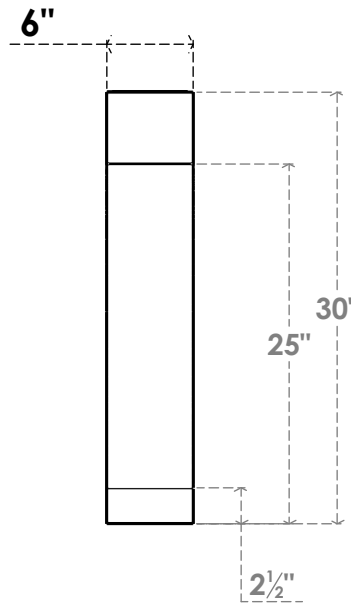

ITEM NUMBER: BRCPC060X24000X30000IMP

6"W X 24"D X 30"H IMPERIAL ARCHITECTURAL GRADE PVC CLOSED KNEE BRACE

SIDE PROFILE

FRONT PROFILE

ISOMETRIC

EKENA MILLWORK
2300 WEST MAIN ST.
CLARKSVILLE, TX 75426
TOLL FREE: 866-607-0453
WWW.EKENAMILLWORK.COM

NOTES

1. INSTALLATION TO BE COMPLETED IN ACCORDANCE WITH MANUFACTURER'S SPECIFICATIONS.
2. DRAWING MAY NOT BE TO SCALE
3. THIS DRAWING IS INTENDED FOR DESIGN AND PLANNING PURPOSES ONLY.
4. ALL INFORMATION CONTAINED HEREIN WAS CURRENT AT THE TIME OF DEVELOPMENT BUT MUST BE REVIEWED AND APPROVED BY THE PRODUCT MANUFACTURER TO BE CONSIDERED ACCURATE.
5. ARCHITECTURAL GRADE PVC PRODUCTS ARE MADE FROM EXPANDED CELLULAR PVC AND COME NATURALLY WHITE BUT MAY BE PAINTED