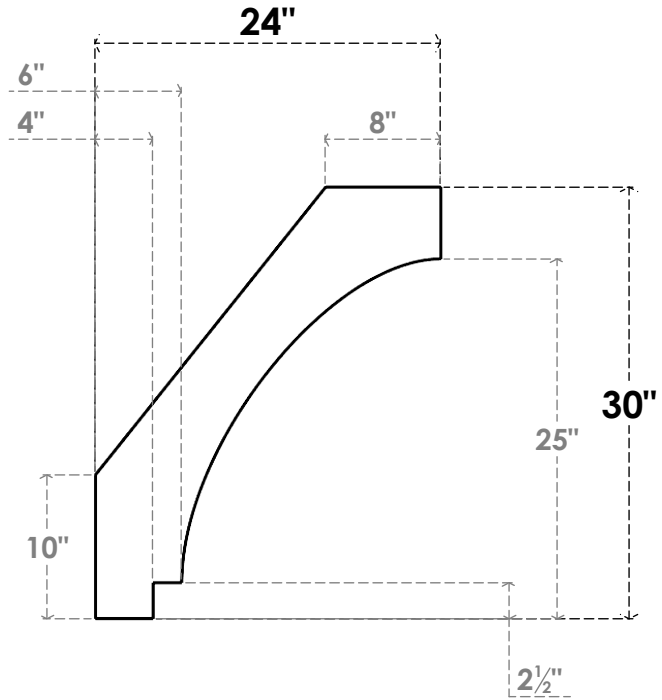

ITEM NUMBER: BRCPC060X24000X30000IMP

6"W X 24"D X 30"H IMPERIAL ARCHITECTURAL GRADE PVC CLOSED KNEE BRACE

SIDE PROFILE

FRONT PROFILE

ISOMETRIC

EKENA MILLWORK
2300 WEST MAIN ST.
CLARKSVILLE, TX 75426
TOLL FREE: 866-607-0453
WWW.EKENAMILLWORK.COM